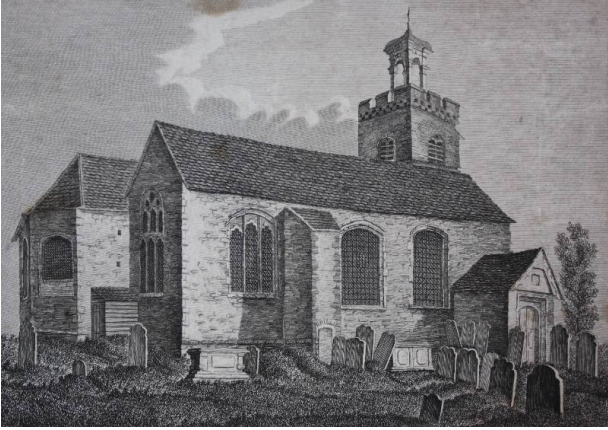

# Basic Detail Report

---

Object/Work: 13.7 x 19 cm