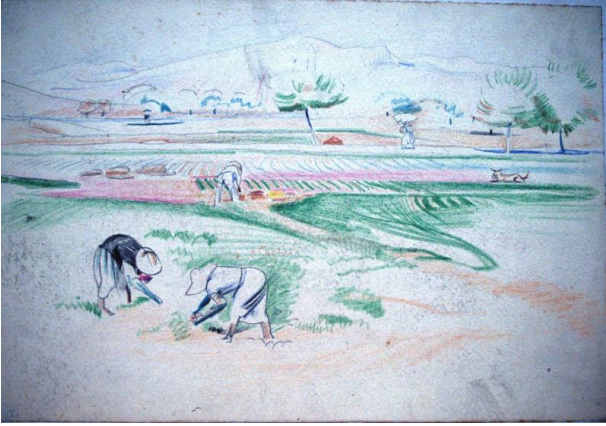

Basic Detail Report

Field Workers, Mallorca

Date

1928

Primary Maker

Frank Charles Medworth RBA

Medium

Drawing

Dimensions

Object/Work: 280 x 411 mm