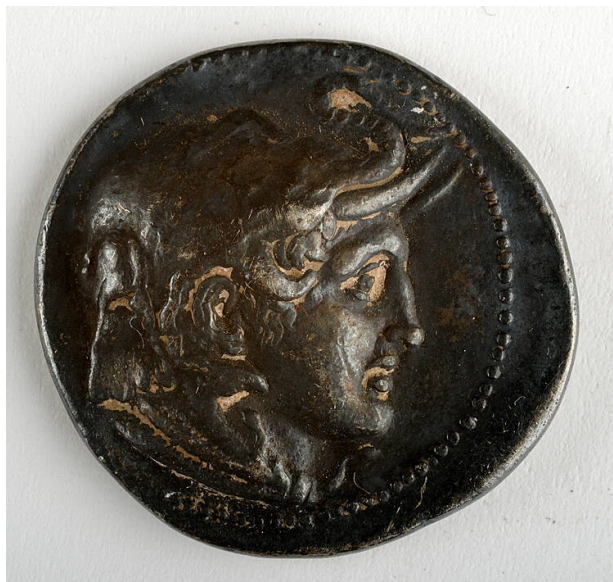

Basic Detail Report

Coin

Medium

silver

Description

Obverse Description: bust with helmet facing right

Reverse Description: seated figure staff in left, bird in right. To right: Greek writing

Dimensions

Object/Work: 28 mm, 16.54Gm